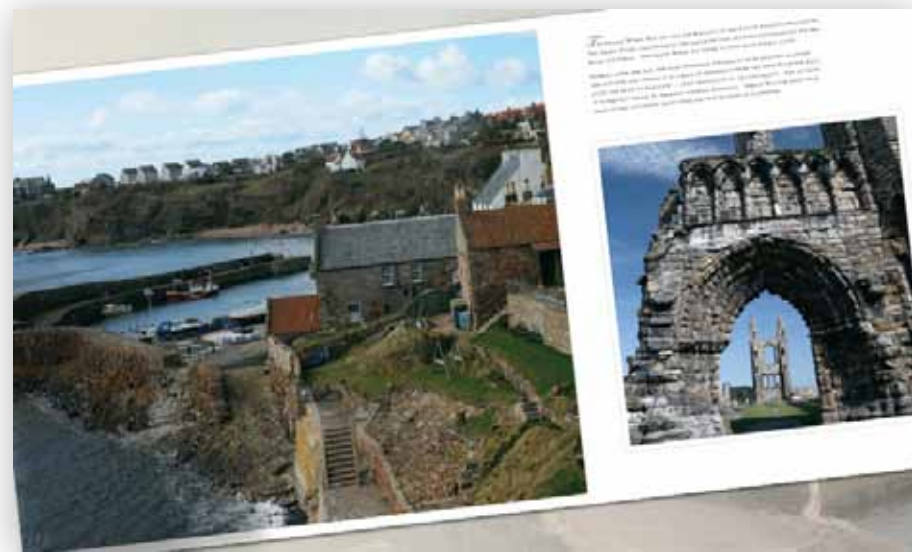

Hamilton Grand

Sales Brochure

Dena Nord
E: denanord@gmail.com
W: denanord.com
T: 847.652.2971